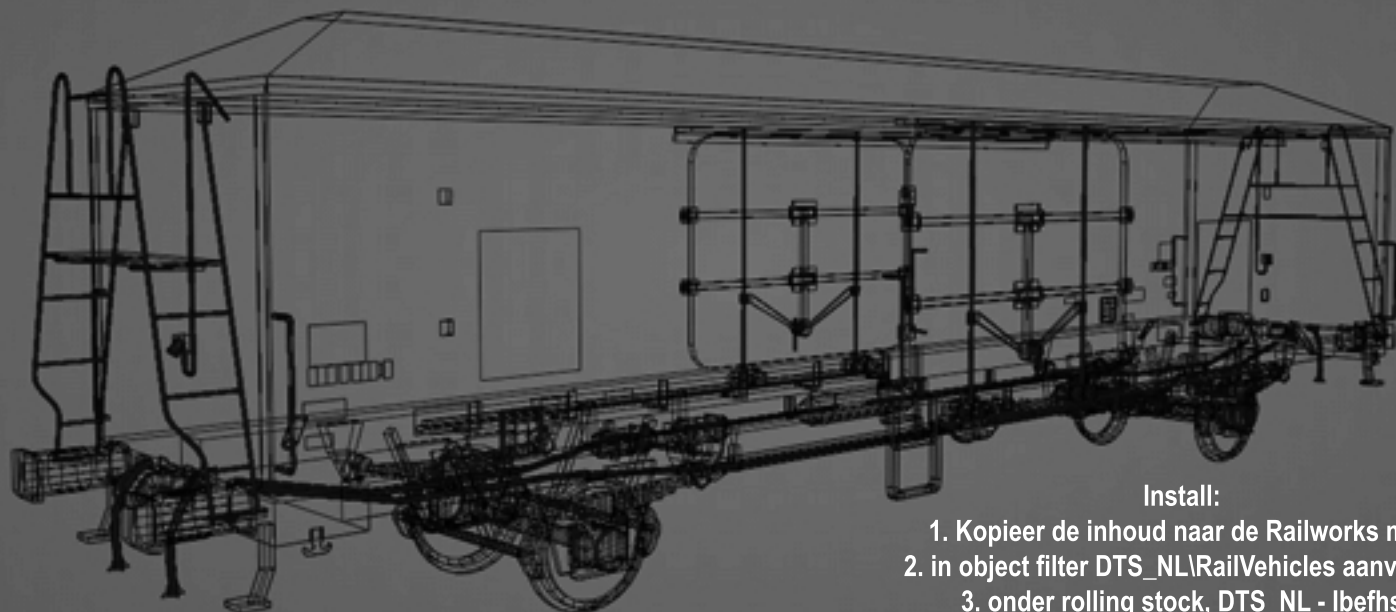

Dutch-TrainSimulations

- *High quality model
- *Realistic sounds
- *Dynamic numbering
- *Scripted closing signals

lbeffhs InterFrigo v1.0

Install:

1. Kopieer de inhoud naar de Railworks map
2. in object filter DTS_NL\RailVehicles aanvinken
3. onder rolling stock, DTS_NL - lbeffhs